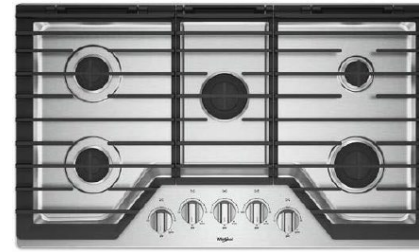

Designer Appointed Features | KITCHEN APPLIANCES

Designer Appointed Features are home details and finishes curated by the talented design professionals responsible for the distinctive looks found in our model homes.

1 DISHWASHER

Whirlpool
Stainless Steel

2 COOKTOP

Whirlpool
Stainless Steel

3 VENT HOOD

Whirlpool
Stainless Steel

4 MICROWAVE /WALL OVEN COMBO

Whirlpool
Stainless Steel

4 REFRIGERATOR

Whirlpool
Stainless Steel

1

2

3

4

5