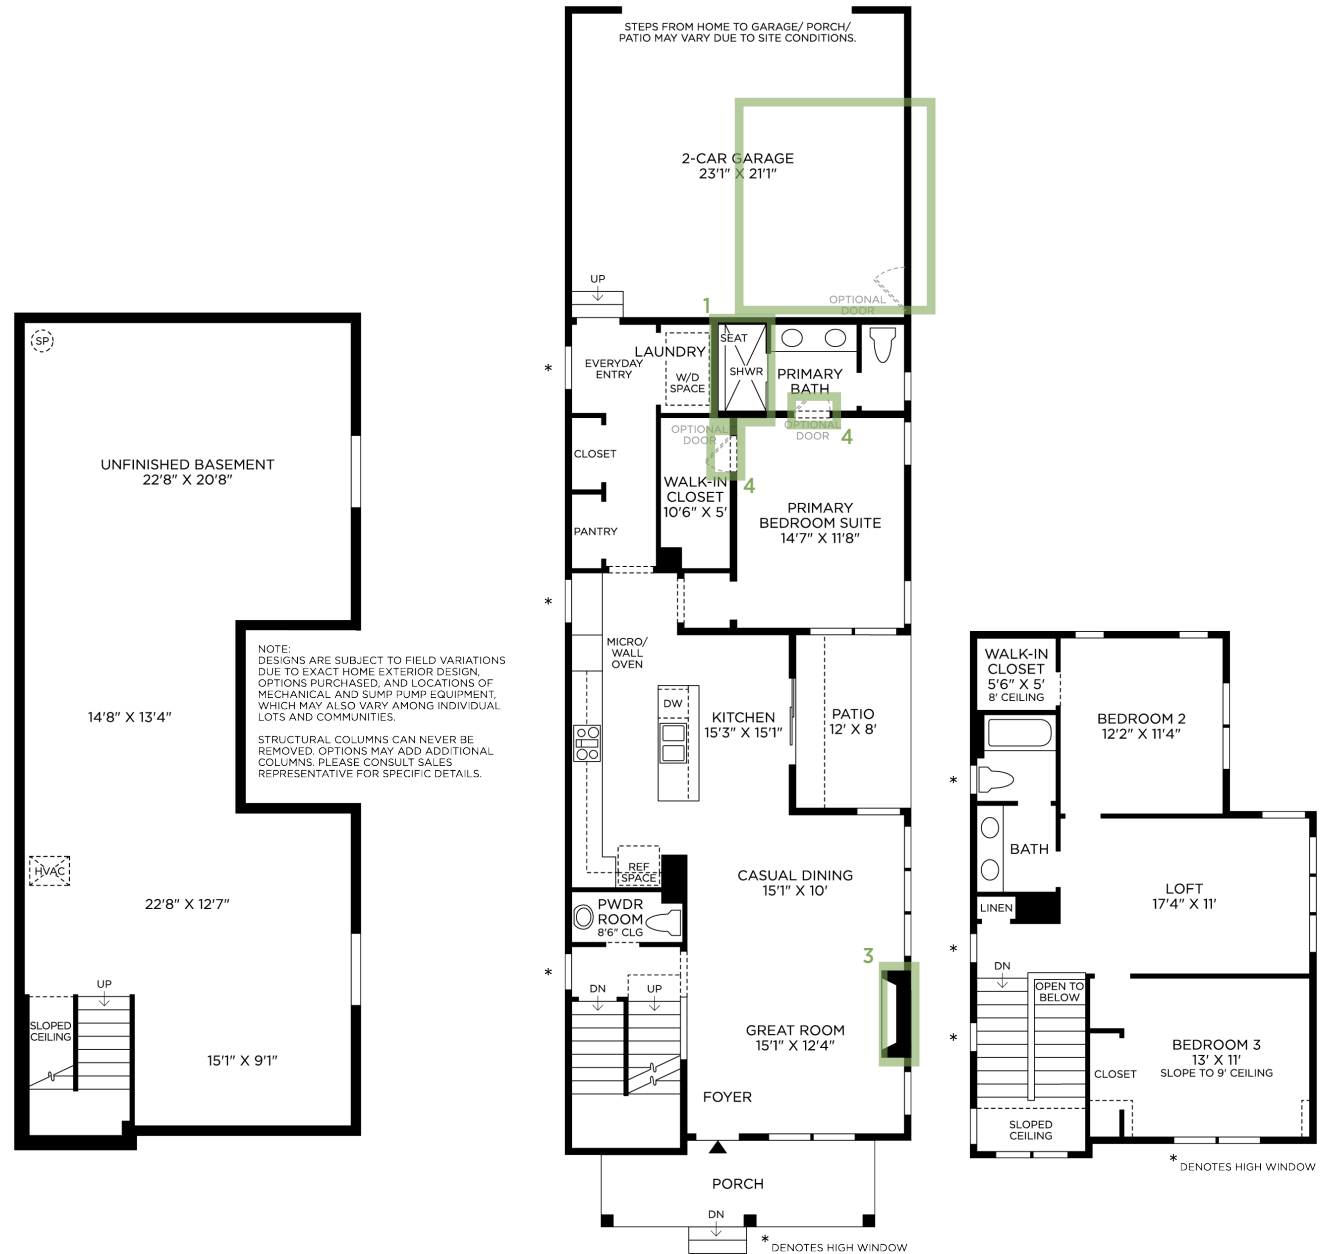

Designer Appointed Features | ARCHITECTURAL SELECTIONS

Designer Appointed Features are home details and finishes curated by the talented design professionals responsible for the distinctive looks found in our model homes.

1 ALTERNATE PRIMARY SHOWER

63285

2 OPEN RAIL

TIR30 (not shown)

3 ELECTRIC FIREPLACE

106262

4 ADDITIONAL INTERIOR DOOR AT PRIMARY BED TO BATH AND BATH TO CLOSET

165

5 8' INTERIOR DOOR

026022 (not shown)